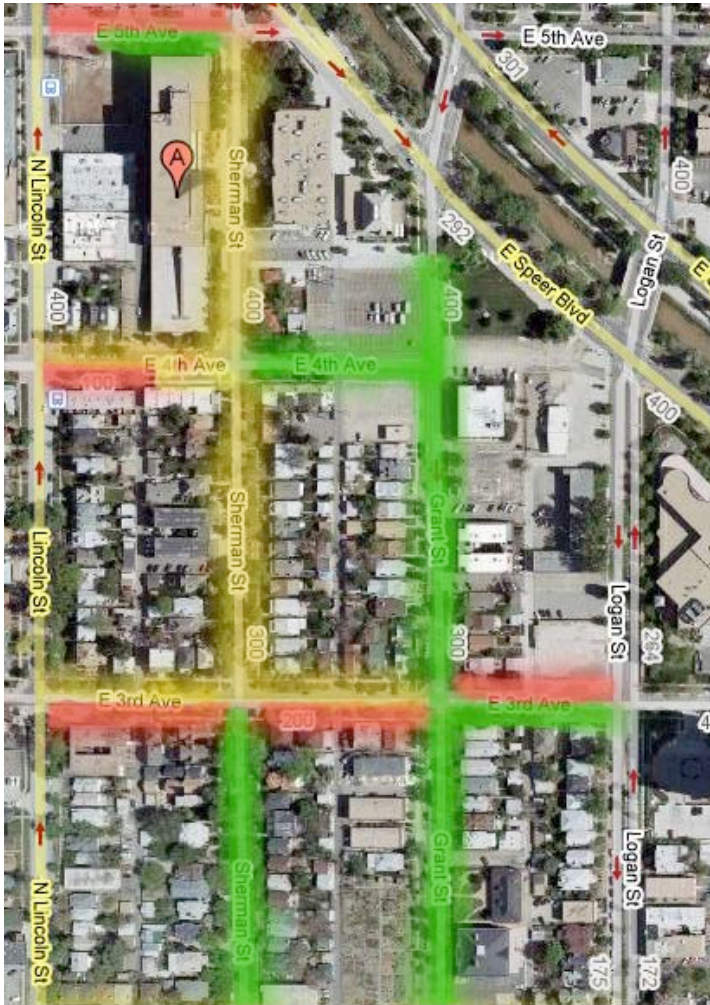

# Rocky Mountain Synod Parking Map

= Rocky Mountain Synod Office  
455 Sherman Street, Suite 160  
Denver, Colorado 80203

**unlimited parking**  
**two hour parking**  
**no parking**